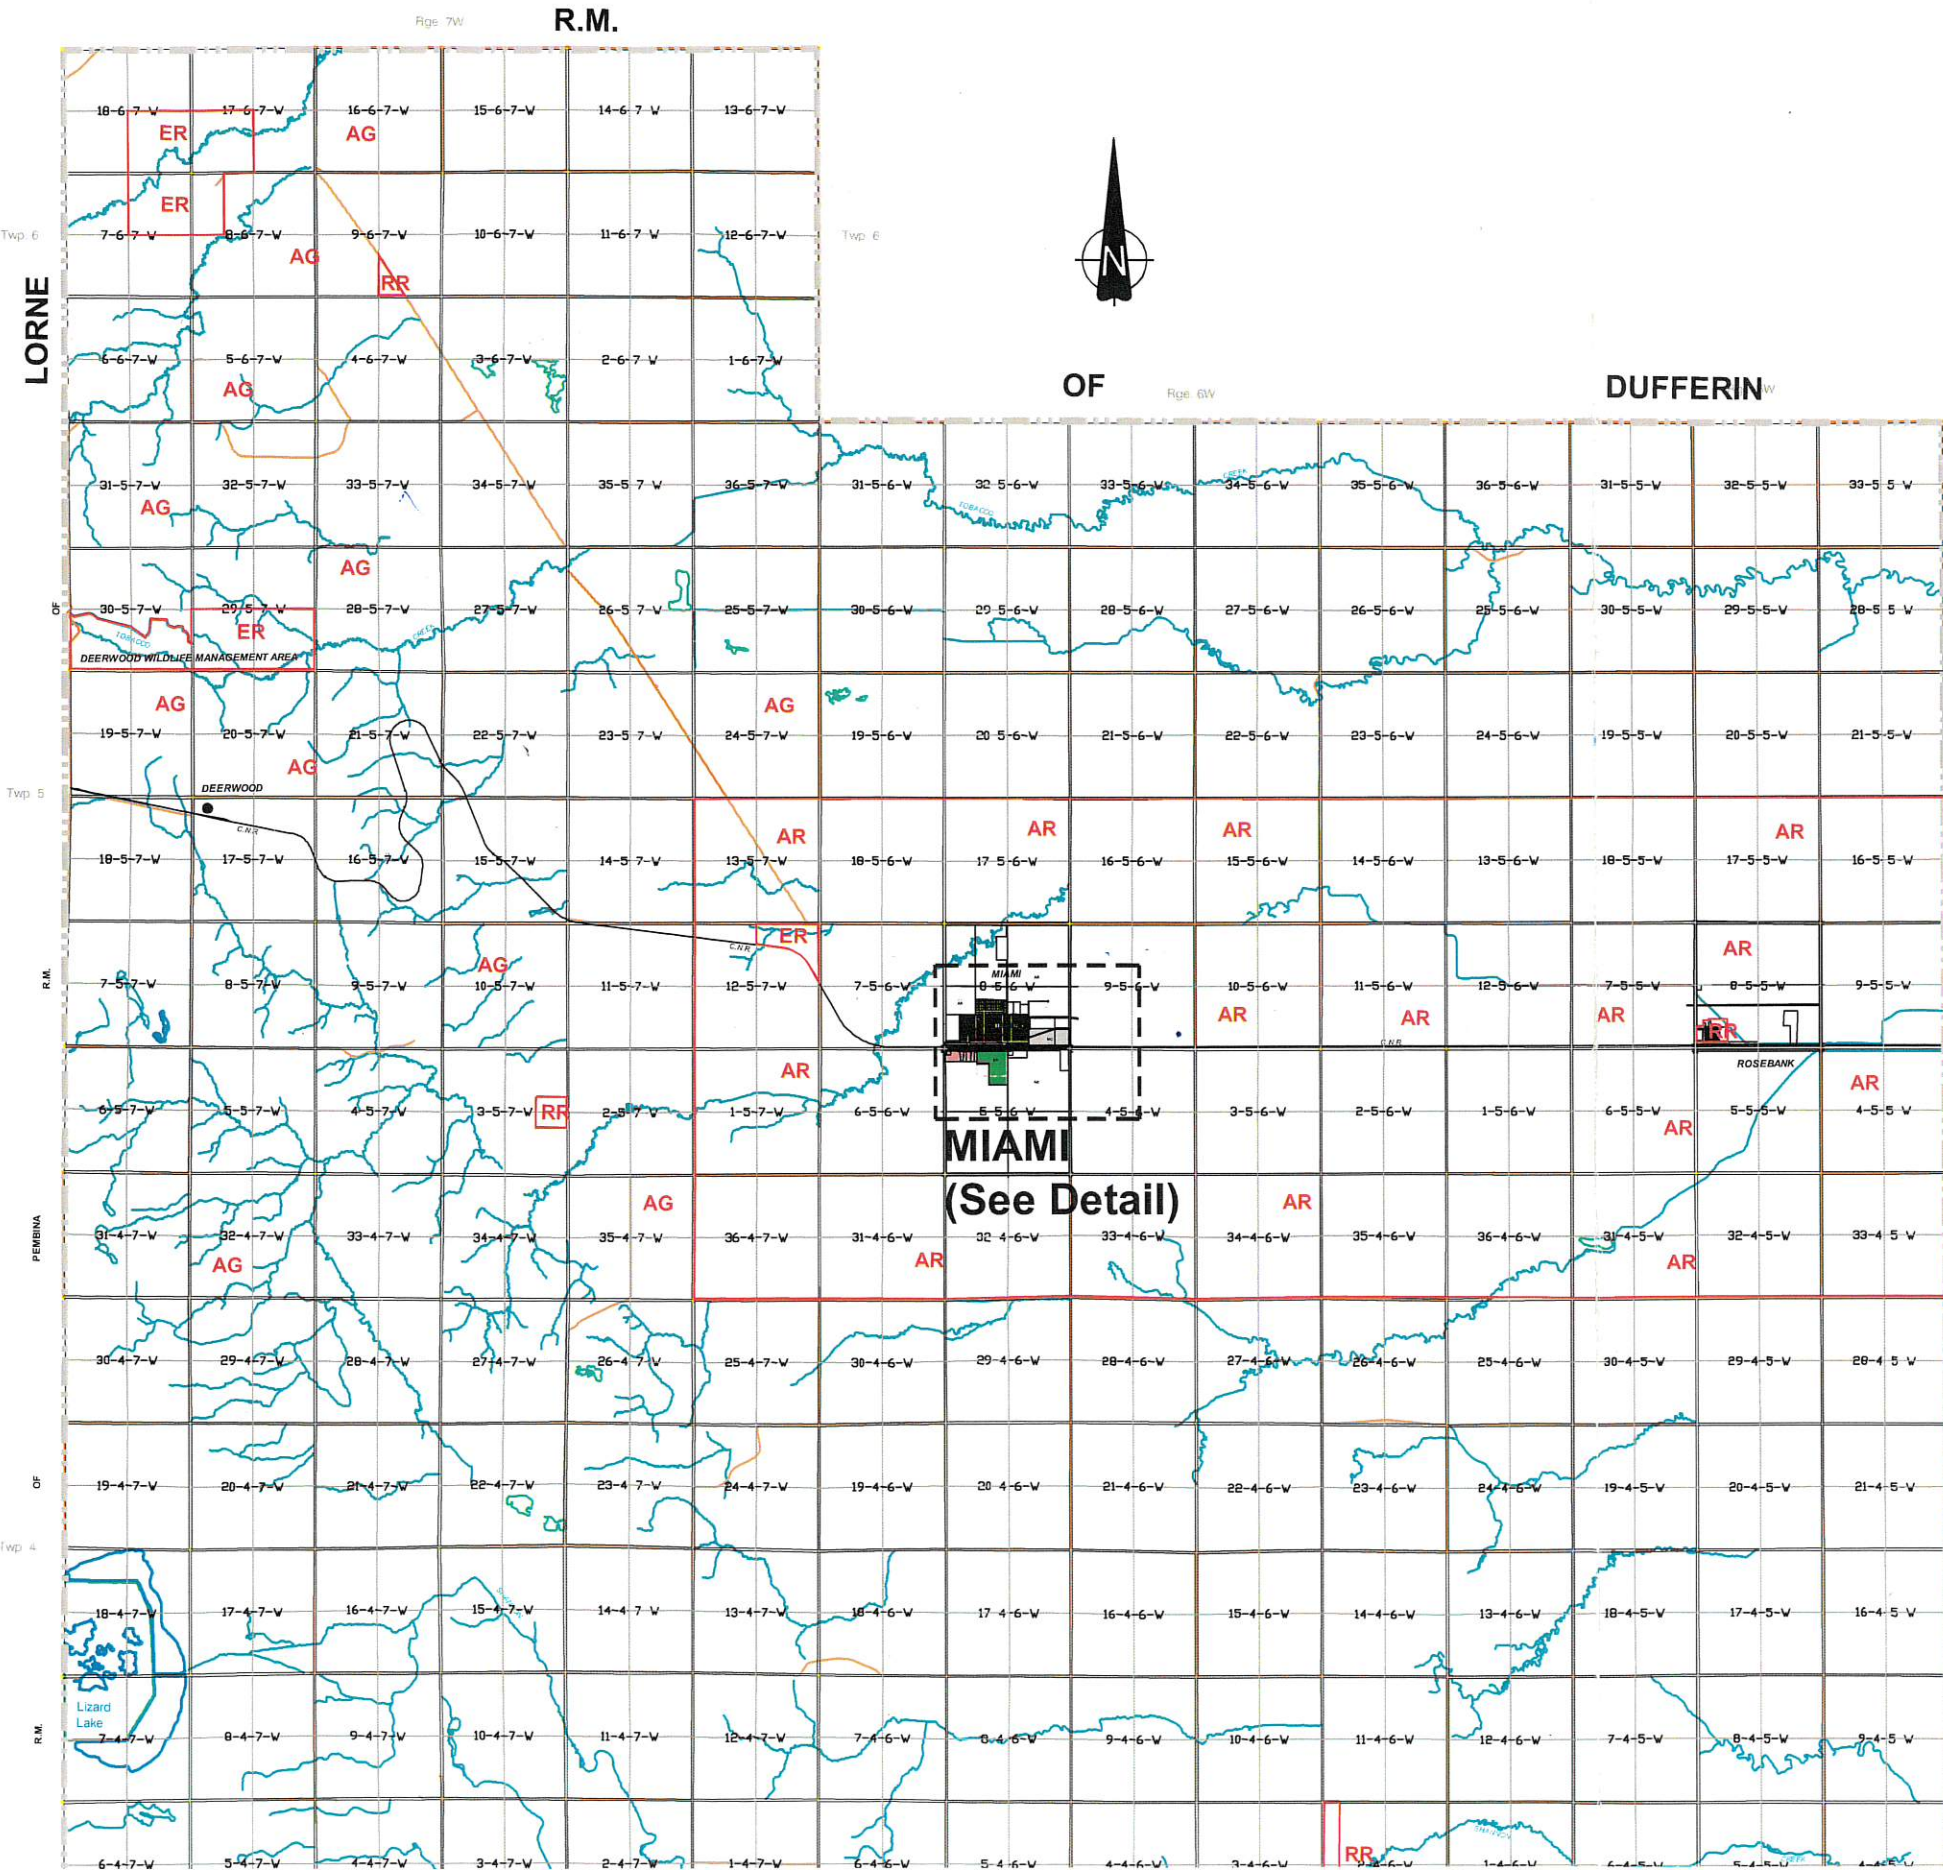

# RM OF THOMPSON ZONING BY-LAW No. 3/08

## LEGEND :

- AG AGRICULTURAL GENERAL ZONE
- AR AGRICULTURAL RESTRICTED ZONE
- RR RURAL RESIDENTIAL ZONE
- RG RESIDENTIAL GENERAL ZONE
- RMH RESIDENTIAL MOBILE HOME
- CH COMMERCIAL HIGHWAY ZONE
- CA COMMERCIAL AGRICULTURAL ZONE
- CC COMMERCIAL CENTRAL ZONE
- MG INDUSTRIAL GENERAL ZONE
- MB INDUSTRIAL BUSINESS
- ER ENVIRONMENTAL/RECREATIONAL ZONE